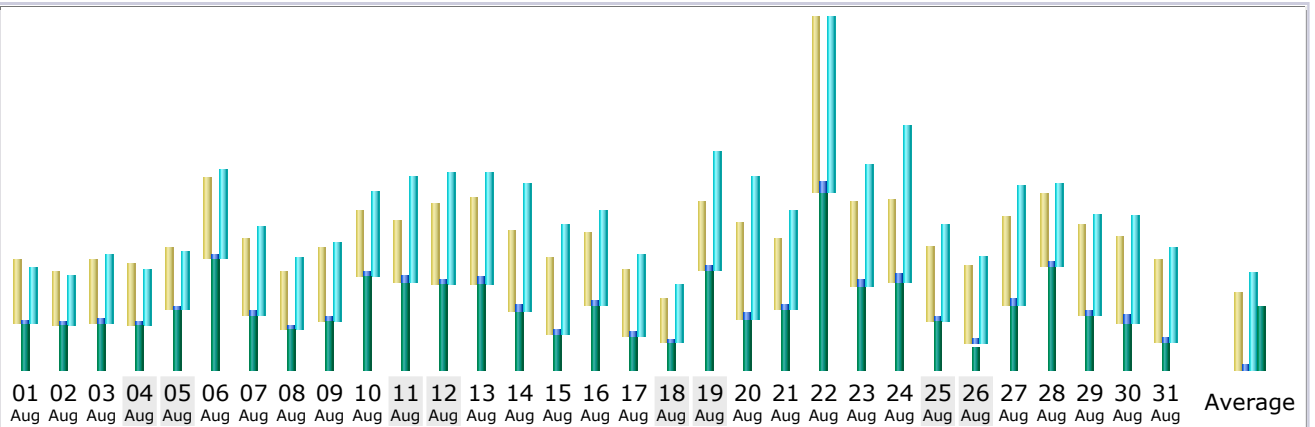

Day	Number of visits	Pages	Hits	Bandwidth
01 Aug 2012	65	295	4453	698.03 MB
02 Aug 2012	56	272	3960	679.80 MB
03 Aug 2012	65	332	5542	707.21 MB
04 Aug 2012	63	271	4486	686.00 MB
05 Aug 2012	63	295	4501	916.26 MB
06 Aug 2012	84	456	7043	1.67 GB
07 Aug 2012	80	355	7124	832.59 MB
08 Aug 2012	60	279	5615	619.58 MB
09 Aug 2012	76	363	6329	752.75 MB
10 Aug 2012	67	412	6717	1.39 GB
11 Aug 2012	64	536	8502	1.30 GB
12 Aug 2012	84	453	8873	1.27 GB
13 Aug 2012	90	473	8934	1.27 GB
14 Aug 2012	83	537	10151	882.77 MB
15 Aug 2012	79	365	8710	530.88 MB
16 Aug 2012	75	416	7479	971.45 MB
17 Aug 2012	69	367	6583	497.69 MB
18 Aug 2012	45	259	4548	421.48 MB
19 Aug 2012	71	464	9588	1.47 GB
20 Aug 2012	101	524	11425	770.27 MB
21 Aug 2012	74	411	7855	931.84 MB
22 Aug 2012	182	840	13962	2.65 GB
23 Aug 2012	87	544	9698	1.24 GB
24 Aug 2012	85	651	12463	1.32 GB
25 Aug 2012	77	367	7689	730.74 MB
26 Aug 2012	80	323	6963	351.55 MB
27 Aug 2012	91	549	9509	967.63 MB
28 Aug 2012	75	357	6642	1.54 GB
29 Aug 2012	94	375	7931	826.65 MB
30 Aug 2012	90	699	8586	723.72 MB
31 Aug 2012	85	365	7571	405.71 MB
Average	79.35	425.97	7723.61	980.32 MB
Total	2460	13205	239432	29.68 GB